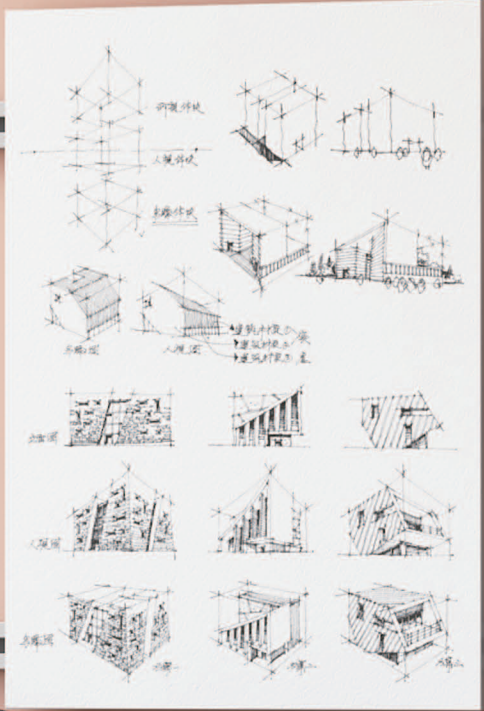

A red bulletin board with various items pinned to it, including a 'Photo Frame' and a 'Wrigley's' logo.

LIFE AT THE EDGE